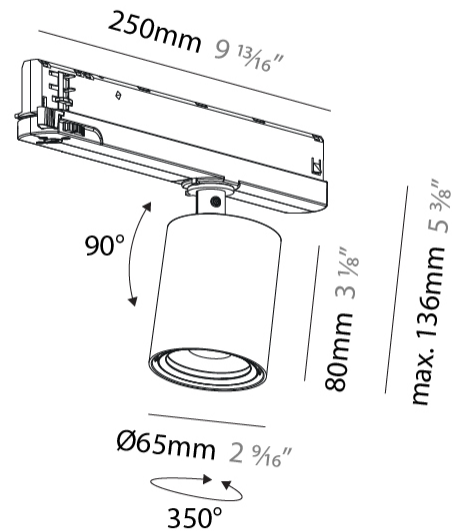

GENERAL

Series: Centriq
Subseries: Centriq In
Brand: Prolicht
Division: Architectural
Mounting Type: Track
Mounting Location: Ceiling
Subcategory: Spots

PHYSICAL

Shape: Cylinder
Diameter (mm): 65
Diameter (in): 2 ⁹/₁₆
Length (mm): 250
Length (in): 9 ¹³/₁₆
Height (mm): 136
Height (in): 5 ³/₈
Light Distribution: Adjustable / Direct
Weight (kg): 0.6
Fixture Finish: SSR / BKV / CWI / CRY / HAB / LAG / UFT / ITA / RUA / RUR / MIC / FTG / MYG / TWT / LOD / PUS / FRO / FUP / KIA / POP / BLS / SPG / MEY / GOH / GUM / CHC / COM / ABZ / JAG / OBR / MOS / ROR
Holder Finish: WHI / BLK
Accent Finish: SSR / BKV / CWI / CRY / HAB / LAG / UFT / ITA / RUA / RUR / MIC / FTG / MYG / TWT / LOD / PUS / FRO / FUP / KIA / POP / BLS / SPG / MEY / GOH / GUM / CHC / COM / ABZ / JAG
Fixture Material: Aluminum

ELECTRICAL

Lamp Type: LED (Zhaga Standard)
Input Wattage (W): 20
Total Output Wattage (W): 18.1
Dimming: Non-Dimmable / 0-10V Dimming
Driver Included: Yes
Driver Location: Integrated
Driver Type: Constant Current - 120Vac
Driver Class: Class 2
Input Voltage (V): 120

LED

Number of LEDs: 1
Color Temperature (°K): 2700 / 3000 / 3500 / 4000
Max. Delivered Lumen (lm): 1362 / 1467 / 1526 / 1557
Nominal Lumen (lm): 1672 / 1800 / 1872 / 1910
CRI: >90 CRI
Lamp Life (hrs): 50000

OPTICAL

Beam Angle: 12
Adjustability: Rotational 360°; Tilt 90° (±45°)

RATINGS AND CERTIFICATIONS

Certified By: Certified for North American Standards
IP rating: IP20