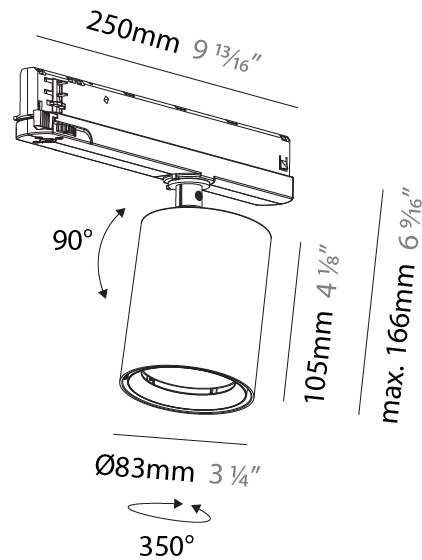

GENERAL

Series: Centriq
Subseries: Centriq In
Brand: Prolicht
Division: Architectural
Mounting Type: Track
Mounting Location: Ceiling
Subcategory: Spots

PHYSICAL

Shape: Cylinder
Diameter (mm): 83
Diameter (in): 3 1/4
Length (mm): 250
Length (in): 9 13/16
Height (mm): 166
Height (in): 6 9/16
Light Distribution: Adjustable / Direct
Weight (kg): 0.6
Fixture Finish: SSR / BKV / CWI / CRY / HAB / LAG / UFT / ITA / RUA / RUR / MIC / FTG / MYG / TWT / LOD / PUS / FRO / FUP / KIA / POP / BLS / SPG / MEY / GOH / GUM / CHC / COM / ABZ / JAG / OBR / MOS / ROR
Holder Finish: WHI / BLK
Accent Finish: SSR / BKV / CWI / CRY / HAB / LAG / UFT / ITA / RUA / RUR / MIC / FTG / MYG / TWT / LOD / PUS / FRO / FUP / KIA / POP / BLS / SPG / MEY / GOH / GUM / CHC / COM / ABZ / JAG
Fixture Material: Aluminum

ELECTRICAL

Lamp Type: LED (Zhaga Standard)
Input Wattage (W): 26
Total Output Wattage (W): 23.7
Dimming: Non-Dimmable / 0-10V Dimming
Driver Included: Yes
Driver Location: Integrated
Driver Type: Constant Current - 120Vac
Driver Class: Class 2
Input Voltage (V): 120

LED

Number of LEDs: 1
Color Temperature (°K): 2700 / 3000 / 3500 / 4000
Max. Delivered Lumen (lm): 1975 / 2056 / 2145 / 2245
Nominal Lumen (lm): 2429 / 2529 / 2638 / 2761
CRI: >90 CRI
Lamp Life (hrs): 50000

OPTICAL

Optic°: 12
Adjustability: Rotational 360°; Tilt 90° (±45°)

RATINGS AND CERTIFICATIONS

Certified By: Certified for North American Standards
IP rating: IP20