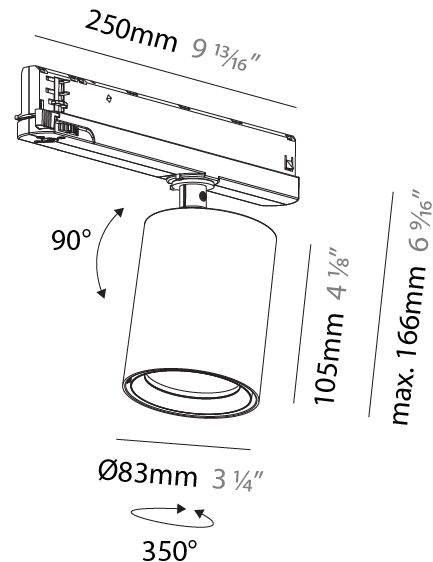

GENERAL

Series: Centriq
Subseries: Centriq In
Brand: Prolicht
Division: Architectural
Mounting Type: Track
Mounting Location: Ceiling
Subcategory: Spots

PHYSICAL

Shape: Cylinder
Diameter (mm): 83
Diameter (in): 3 1/4
Length (mm): 250
Length (in): 9 13/16
Height (mm): 166
Height (in): 6 9/16
Light Distribution: Adjustable / Direct
Weight (kg): 0.87
Fixture Finish: SSR / BKV / CWI / CRY / HAB / LAG / UFT / ITA / RUA / RUR / MIC / FTG / MYG / TWT / LOD / PUS / FRO / FUP / KIA / POP / BLS / SPG / MEY / GOH / GUM / CHC / COM / ABZ / JAG / OBR / MOS / ROR
Holder Finish: WHI / BLK
Accent Finish: SSR / BKV / CWI / CRY / HAB / LAG / UFT / ITA / RUA / RUR / MIC / FTG / MYG / TWT / LOD / PUS / FRO / FUP / KIA / POP / BLS / SPG / MEY / GOH / GUM / CHC / COM / ABZ / JAG
Fixture Material: Aluminum

ELECTRICAL

Lamp Type: LED (Zhaga Standard)
Input Wattage (W): 36.2
Total Output Wattage (W): 32.7
Dimming: Non-Dimmable / 0-10V Dimming
Driver Included: Yes
Driver Location: Integrated
Driver Type: Constant Current - 120Vac
Driver Class: Class 2
Input Voltage (V): 120

LED

Number of LEDs: 1
Color Temperature (°K): 2700 / 3000 / 3500 / 4000
Max. Delivered Lumen (lm): 2916 / 3037 / 3166 / 3320
Nominal Lumen (lm): 3471 / 3615 / 3769 / 3952
CRI: >90 CRI
Lamp Life (hrs): 50000

OPTICAL

Reflector°: 20 / 32 / 54
Adjustability: Rotational 350°; Tilt 90°

RATINGS AND CERTIFICATIONS

Certified By: CSA Certified to UL and CSA Standards
IP rating: IP20